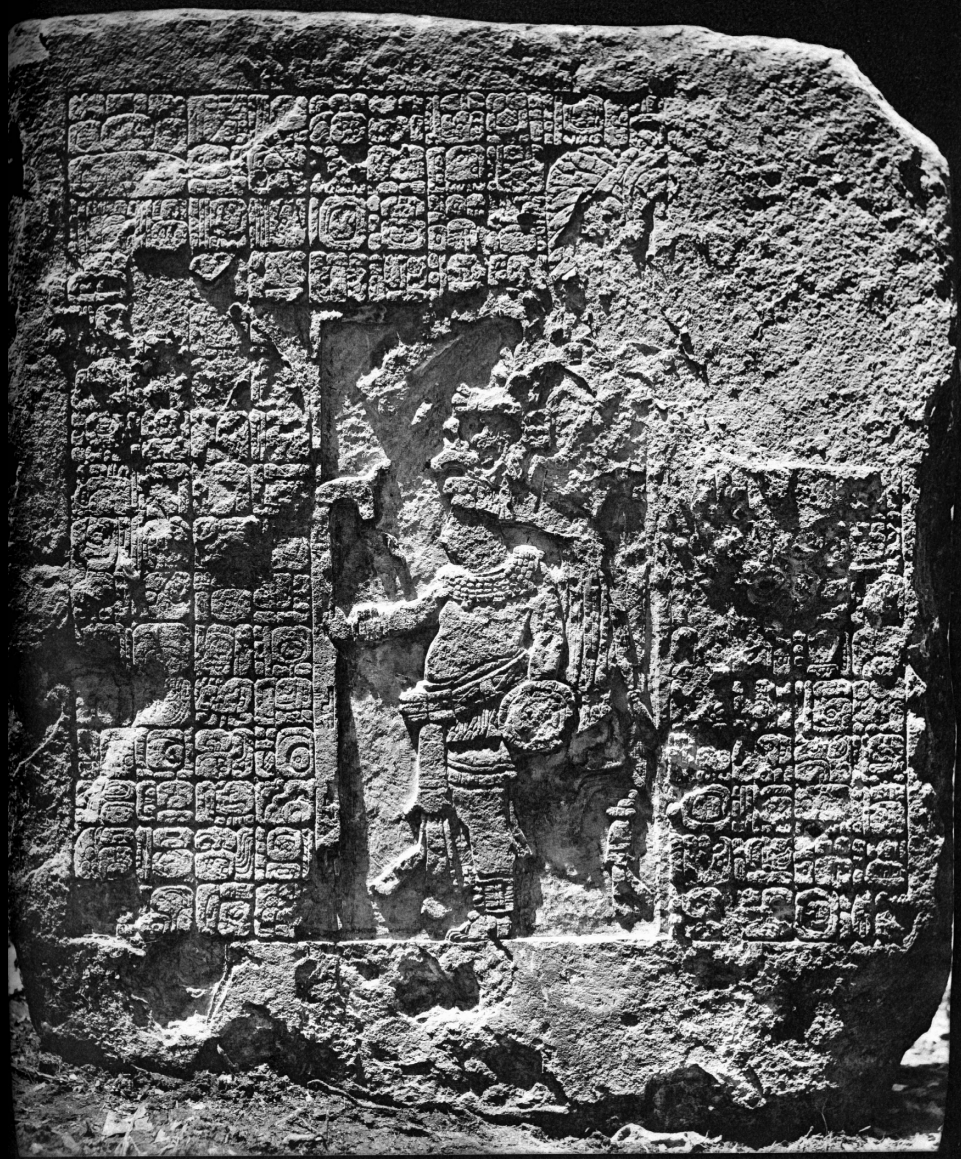

The photographs from Teobert Maler's *Researches in the Central Portion of the Usumatsintla Valley: Report of Explorations for the Museum, 1898-1900*, Volume 2, Part 2. Peabody Museum of American Archaeology and Ethnology, Harvard University, Cambridge, Mass., 1903.

Sites included:

El Cayo  
La Mar  
El Chicozapote  
Yaxchilan

A Mesoweb Publication

El Cayo: Stela 1. After Maler 1903: Plate XXXIV, 1.

El Cayo: Stela 2. After Maler 1903: Plate XXXIV, 2.

El Cayo: Lintel 1. After Maler 1903: Plate XXXV.

La Mar: Stela 2. After Maler 1903: Plate XXXVI, 1.

La Mar: Stela 1. After Maler 1903: Plate XXXVI, 2.

El Chicozapote Lintel 1. After Maler 1903: Plate XXXVII, 1.

El Chicozapote Lintel 2. After Maler 1903: Plate XXXVII, 2.