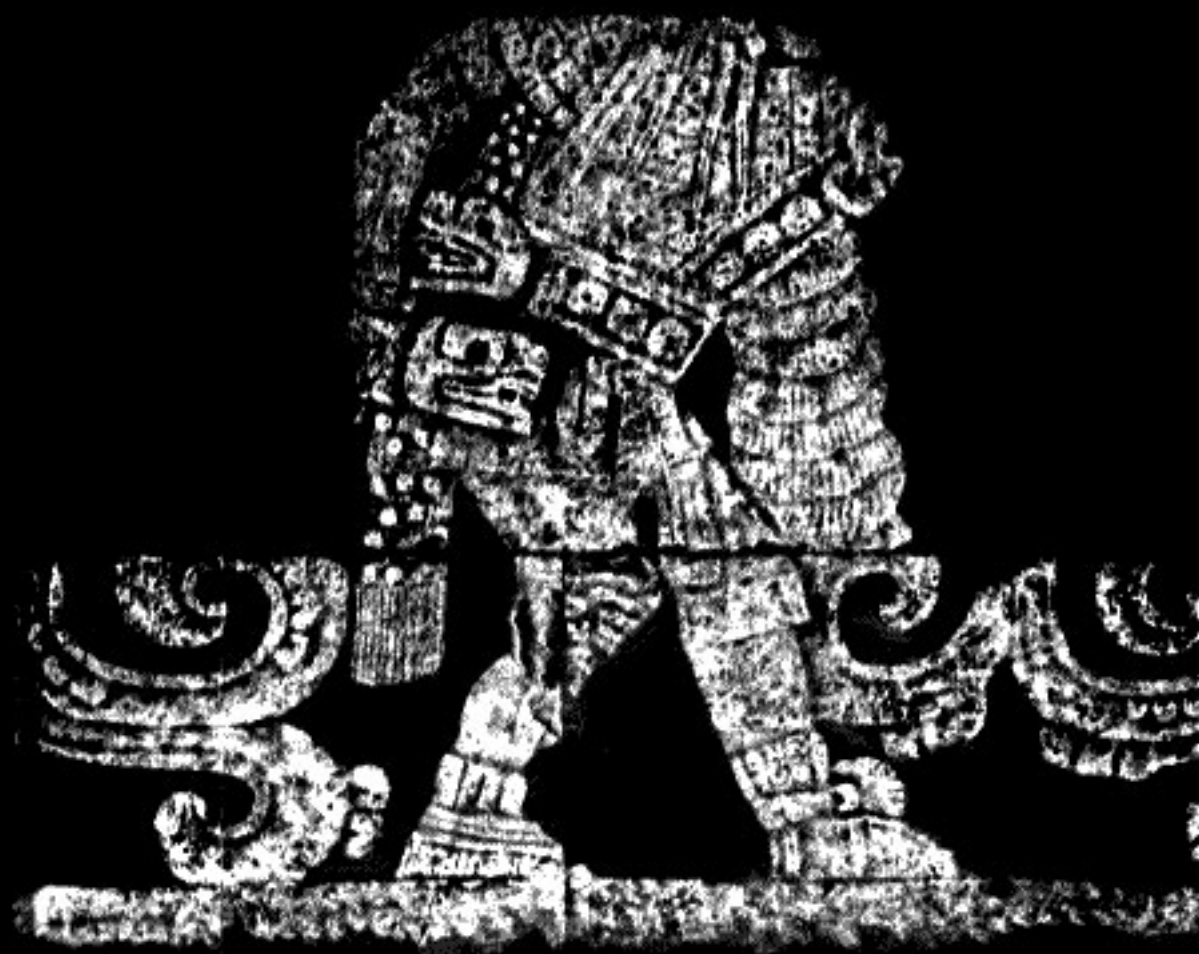

RUBBINGS OF MAYA SCULPTURE

Merle Greene Robertson

Rubbing ID: D15349

Site: Chichen Itza

Building: Great Ballcourt

Monument: Northeast Panel 4

Mon. Type: Ballcourt panel

Mon. Size: 160cm h.

Primary Figure: Ballplayer

Direction: Profile facing right

Position: Walking

Face: Human

Hair: Long, Beaded

Clothing: Skirt,leather, Collar, Belt,beaded,
Belt,tied

Arms: Padded arm

Legs: One knee pad, Knee gaiters

Feet: Low sandals, Padded bootie

Floral/Fauna: Floral filler

Object in hand: Hand stone

Objects: Bat