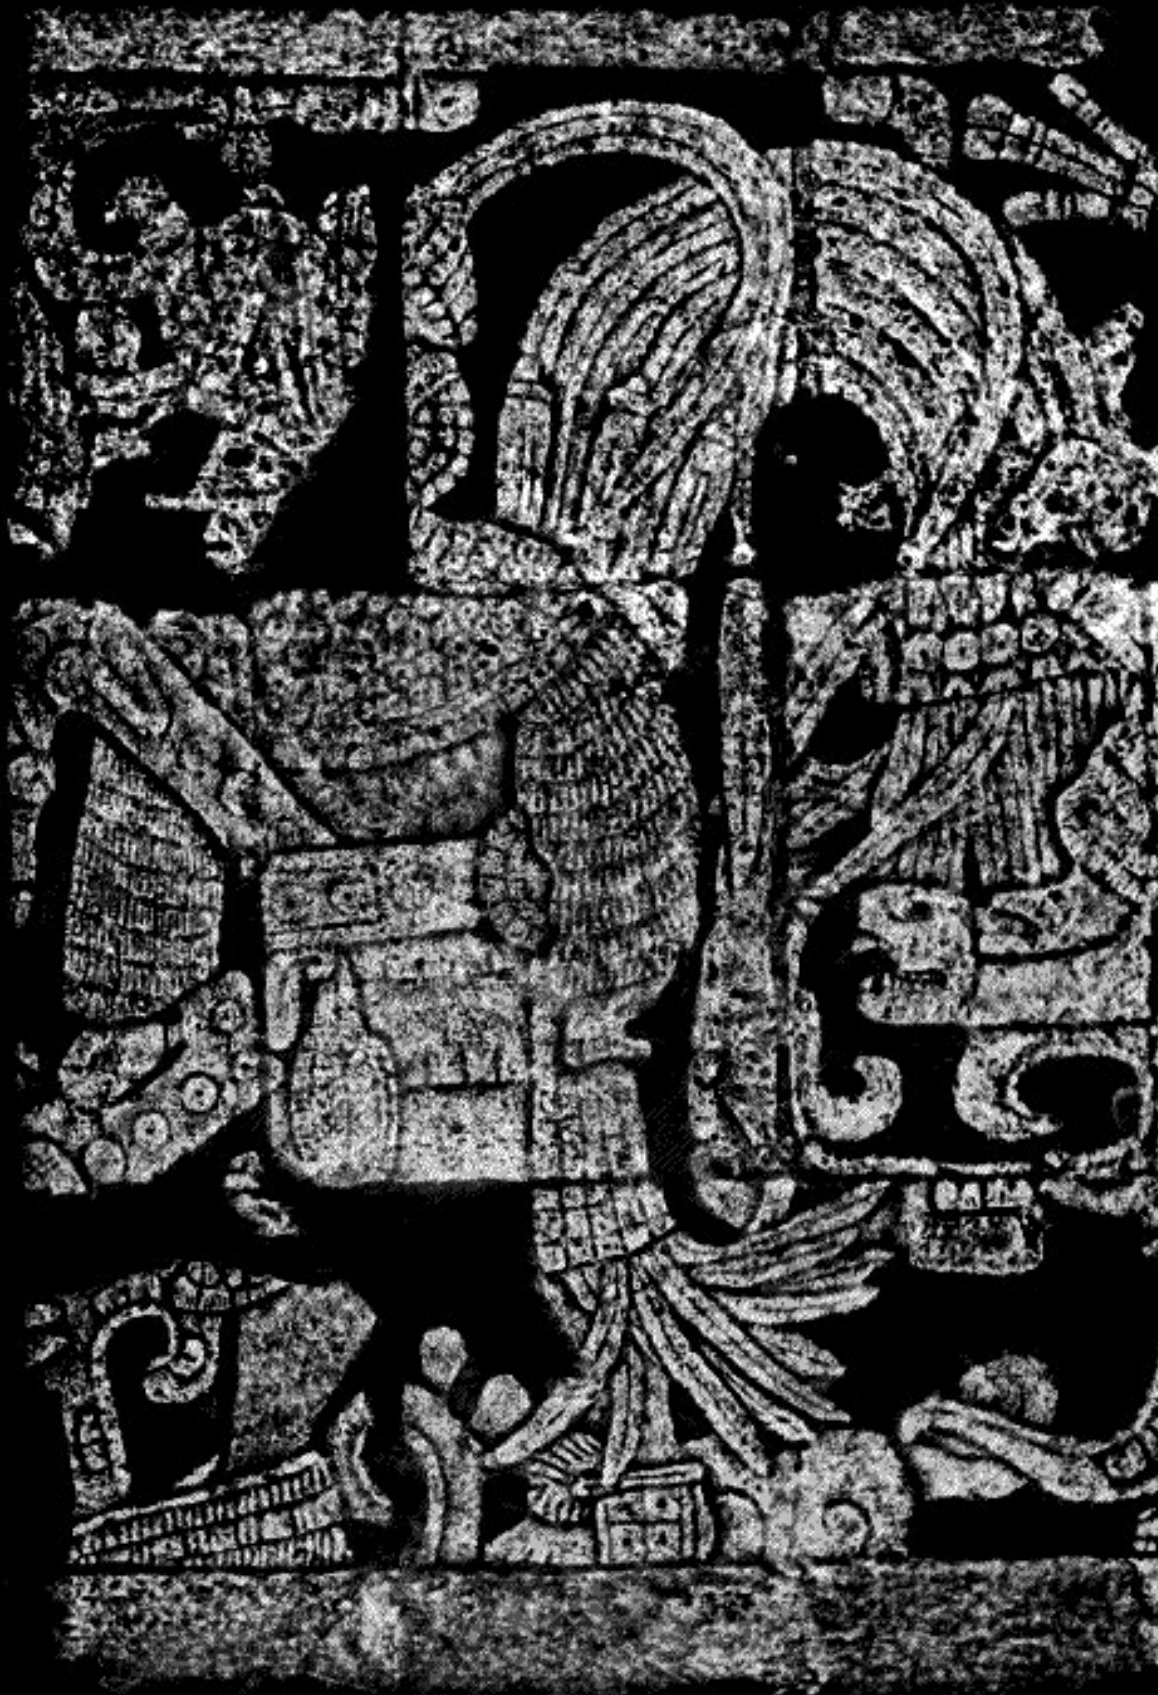

RUBBINGS OF MAYA SCULPTURE

Merle Greene Robertson

Rubbing ID: D15390

Site: Chichen Itza

Building: Great Ballcourt

Monument: Southeast Panel 12

Mon. Type: Ballcourt panel

Mon. Size: 160cm h.

Primary Figure: Ballplayer

Direction: Profile facing left

Position: Walking

Face: Human, Nose bar

Headdress: Turban, Beaded hd, Feathers, long pointed

Clothing: Skirt, leather, Collar, Belt, beaded, Belt, tied, Feather panache from shoulder

Arms: Padded arm

Legs: One knee pad

Feet: Low sandals, Padded bootie

Floral/Fauna: Snake, Floral filler

Object in hand: Hand stone

Objects: Bat, Serpent

Shield: Back shield