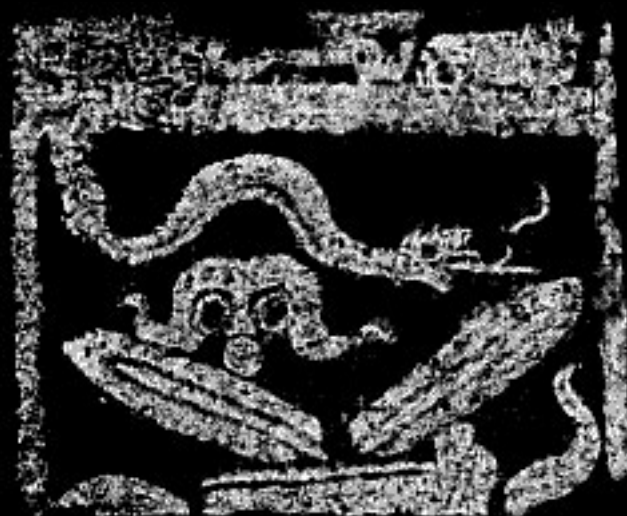

RUBBINGS OF MAYA SCULPTURE

Merle Greene Robertson

Rubbing ID: D15799

Site: Chichen Itza

Building: Great Ballcourt, South building

Monument: Column 5 East, detail

Mon. Type: Column

Border: Frame

Headdress: Hat, Feathers, rounded

Floral/Fauna: Snake

Gods: Venus god