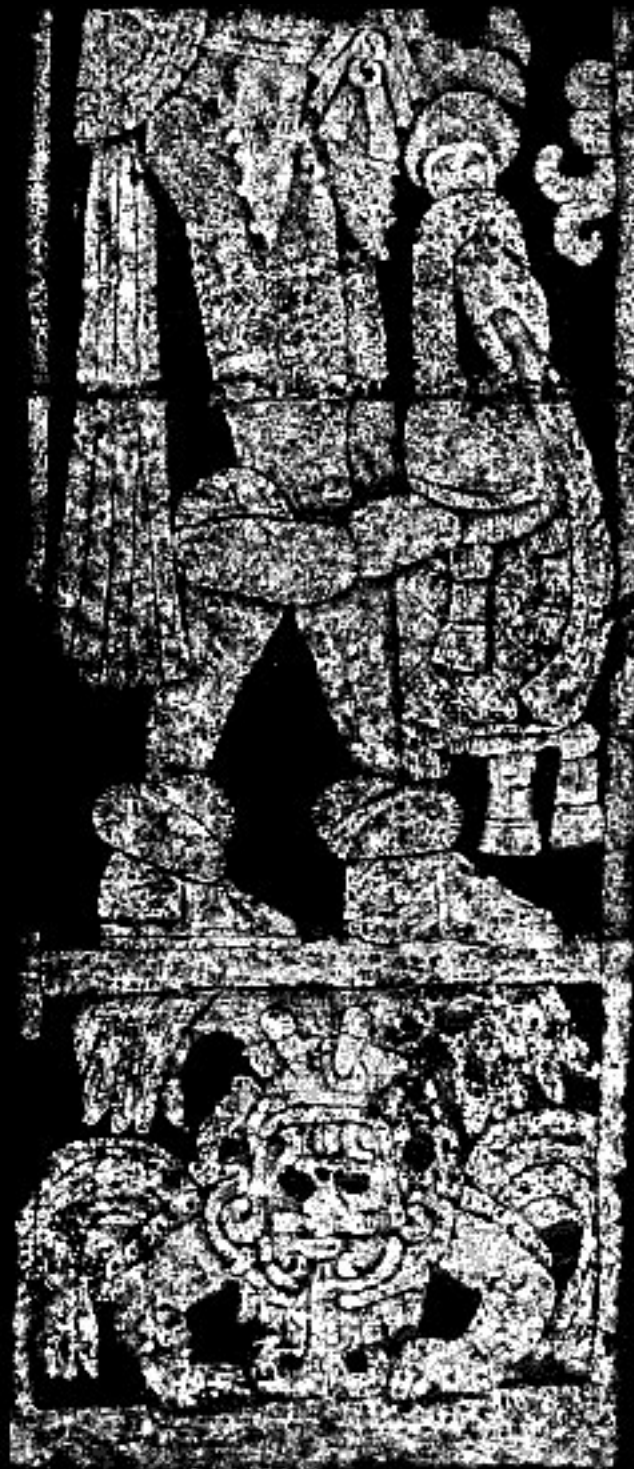

Clothing: Apron, Belt, plain, Sash dangle, Feather
panache from waist

Arms: Padded arm

Feet: Anklets, Low sandals

Object in hand: Bag, Curved stick

Shield: Back shield

Gods: Quetzalcoat/Kukulcan

RUBBINGS OF MAYA SCULPTURE