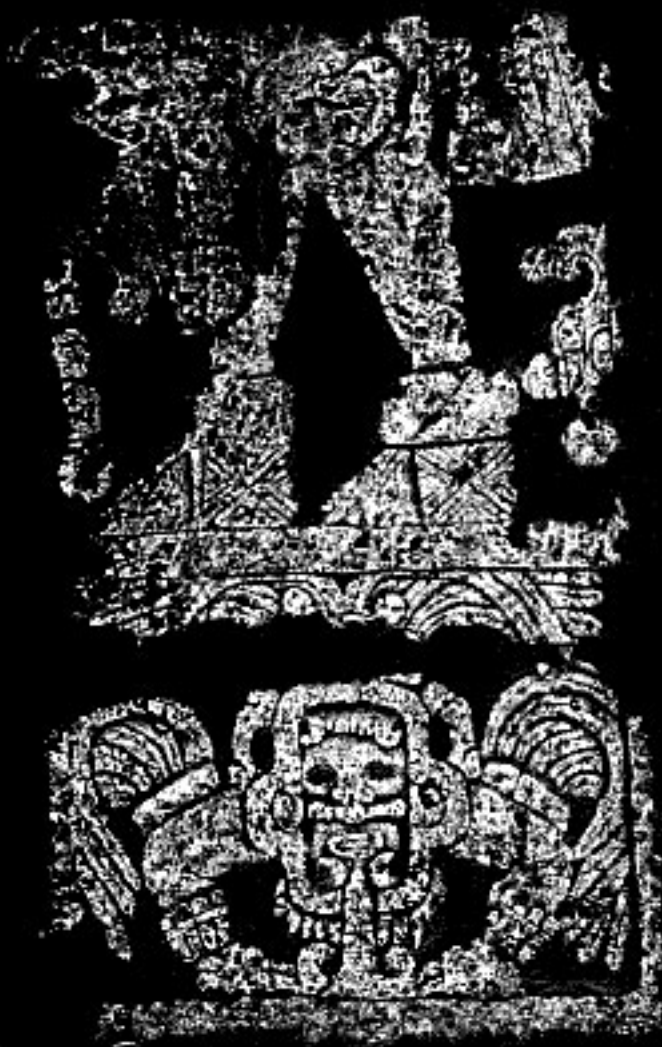

Gods: Quetzalcoat/Kukulcan

RUBBINGS OF MAYA SCULPTURE

Merle Greene Robertson

Rubbing ID: D15775

Site: Chichen Itza

Building: Great Ballcourt, South building

Monument: Column 1 North

Mon. Type: Column