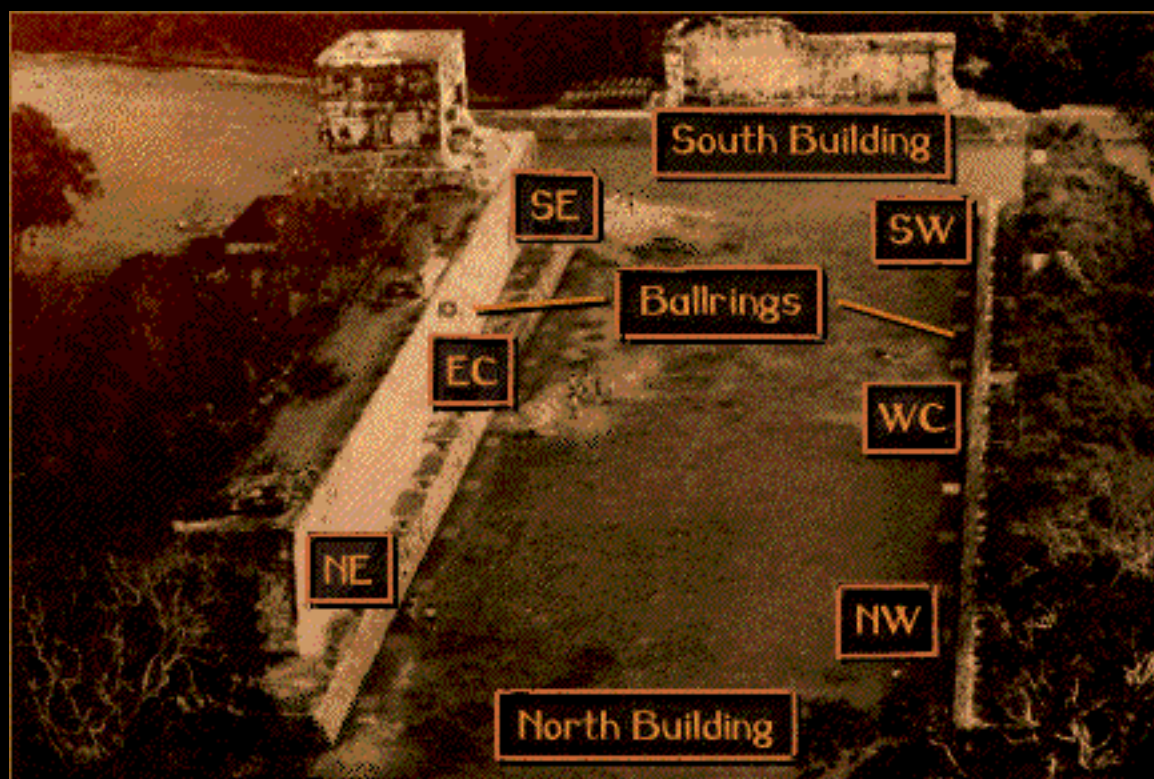

MERLE GREENE ROBERTSON'S
RUBBINGS OF MAYA SCULPTURE

Volume 1: The Great Ballcourt, Chichen Itza

Pre-Columbian Art Research Institute
San Francisco

The volumes in this series are based on the CD-ROM collection
Rubbings of Maya Sculpture (ISBN 0-934051-05-4)
© 1995 Pre-Columbian Art Research Institute. All rights reserved.