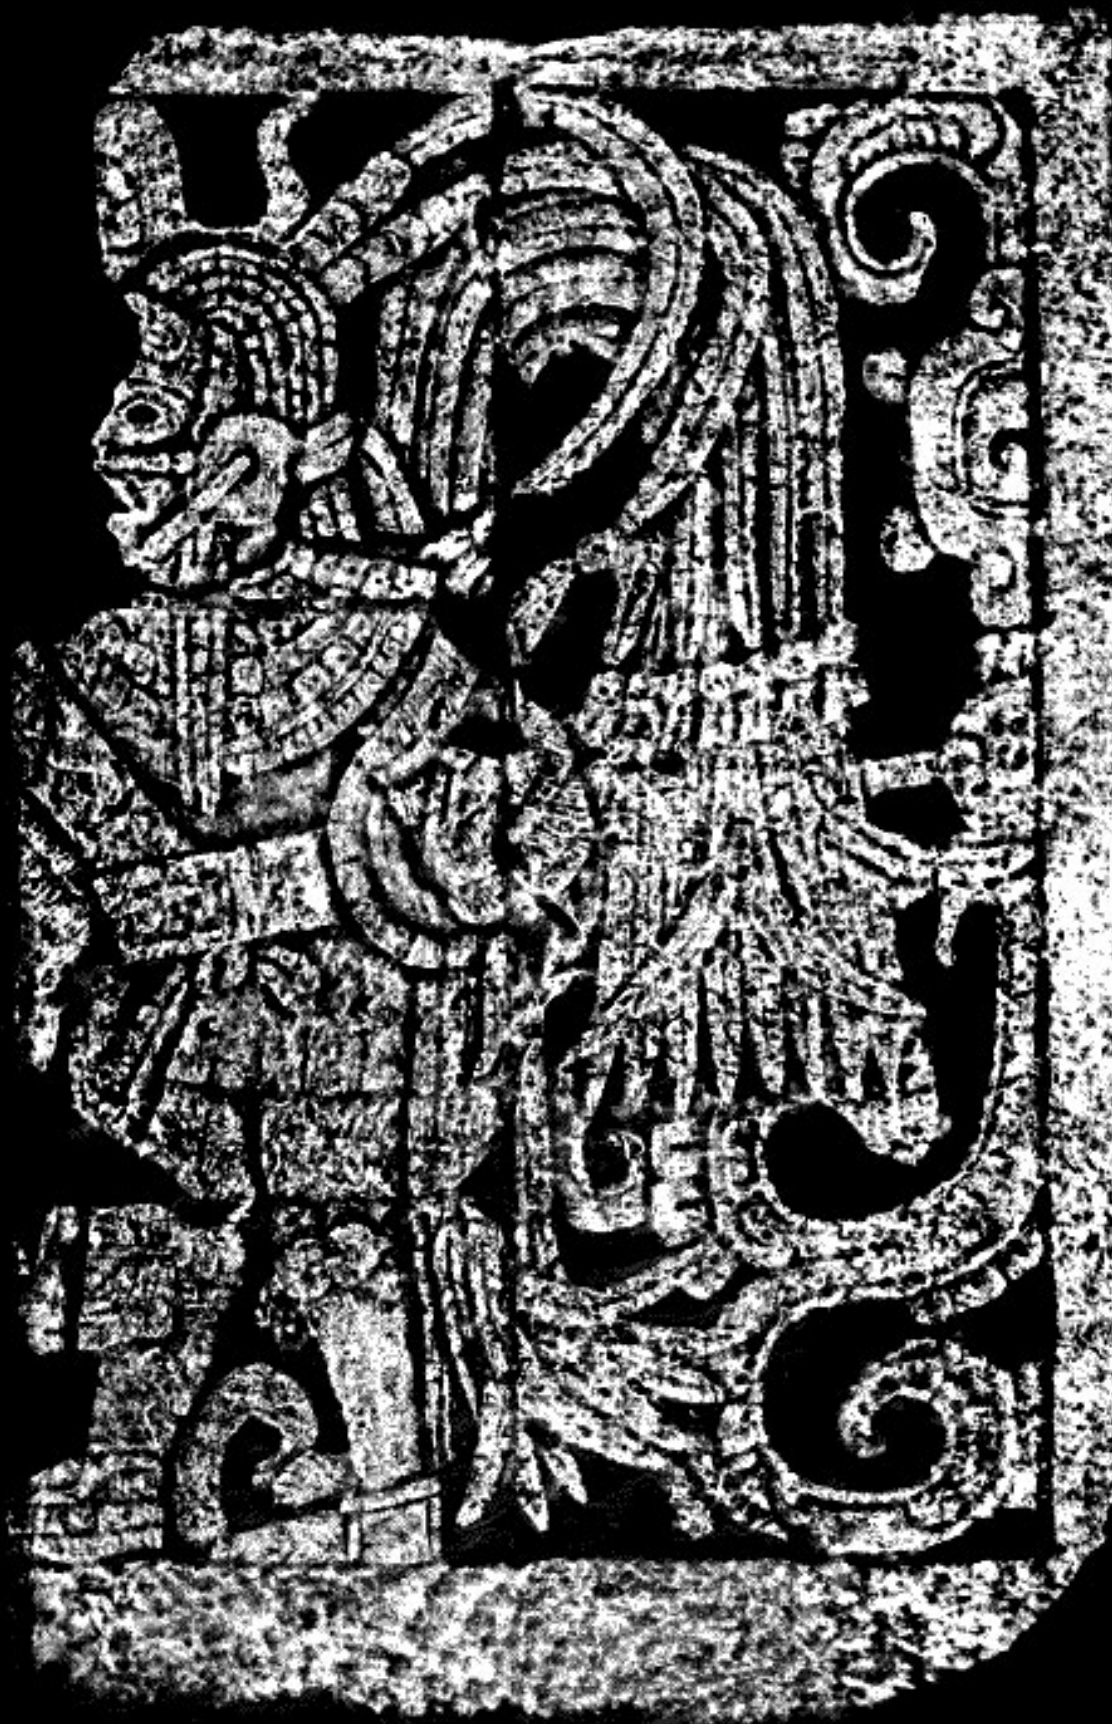

RUBBINGS OF MAYA SCULPTURE

Merle Greene Robertson

Rubbing ID: D15392

Site: Chichen Itza

Building: Great Ballcourt

Monument: Southeast Panel 14

Mon. Type: Ballcourt panel

Mon. Size: 160cm h.

Primary Figure: Ballplayer

Direction: Profile facing left

Position: Walking

Face: Human, Nose bar

Hair: Beaded

Headdress: Headband,floral, Feathers,long
pointed

Clothing: Skirt,leather, Collar, Belt,beaded,
Belt,tied, Feather panache from shoulder

Ears: Square ear ornament

Arms: Padded arm

Legs: One knee pad, Knee gaiters

Feet: High back sandals, Low sandals

Floral/Fauna: Snake, Flower, Tree

Object in hand: Hand stone

Objects: Bat, Serpent

Shield: Back shield