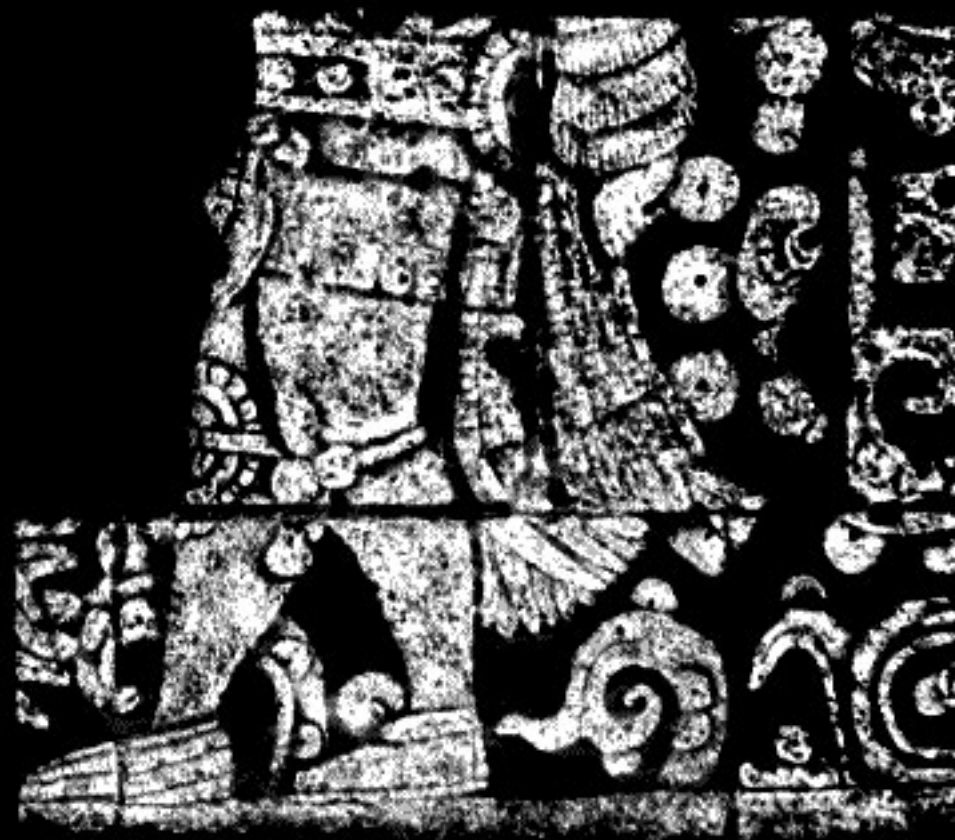

RUBBINGS OF MAYA SCULPTURE

Merle Greene Robertson

Rubbing ID: D15329

Site: Chichen Itza

Building: Great Ballcourt

Monument: West Central Panel 13

Mon. Type: Ballcourt panel

Mon. Size: 170cm h.

Primary Figure: Ballplayer

Direction: Profile facing left

Position: Walking

Face: Human

Clothing: Skirt,leather, Belt,beaded, Belt,tied,

Feather panache from waist

Arms: Padded arm

Legs: One knee pad, Knee gaiters

Feet: High back sandals, Padded bootie

Floral/Fauna: Floral filler

Shield: Back shield